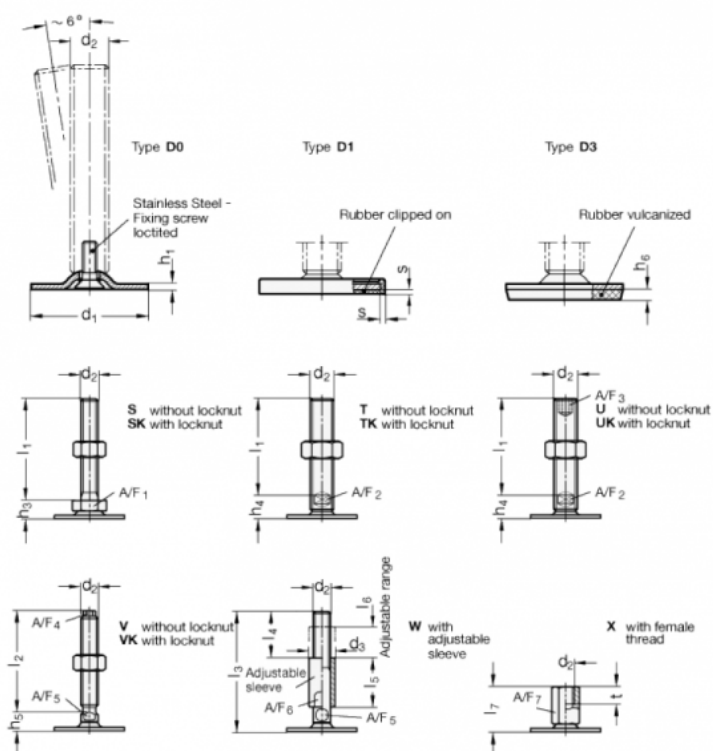

Article number: 204180M20150D3U

Description: E+G levelling foot
GN 41-80-M20-150-D3-U

Note: U Without nut, Hexagon socket at the top, Wrench flat at the bottom

Measures

A/F2 = 15
A/F3 = 10
d1 = 80
d2 = M20
h1 = 3
h4 = 18
h6 = 5
l1 = 150